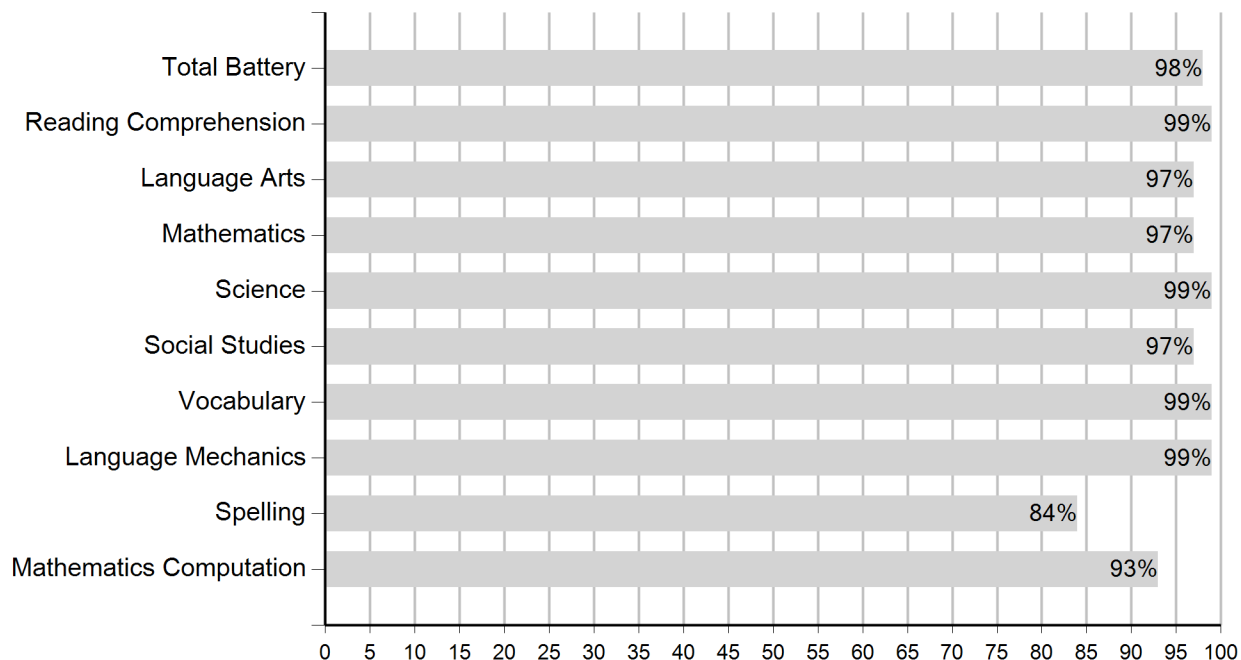

# F.L.O. Educational Assessment & Testing Service

3  
8  
9  
5  
7

**Student Name:** Marcia Doe (5/14/2004)

Tested On

**Test Used:** TerraNova 2nd Edition (CAT/6) Plus, Grade 8

12/01/2017

142038

## National Percentile Ranking

Subject	Raw Score	Answers Marked	Number of Questions	Percentile Ranking	Stanine	Grade Equiv.	Scaled Score
<b>Total Battery</b>	<b>N/A</b>	<b>N/A</b>	<b>N/A</b>	<b>98%</b>	<b>9</b>	<b>12.9+</b>	<b>767</b>
Reading Comprehension	47	48	48	99%	9	12.9+	771
Language Arts	31	32	32	97%	9	12.9+	745
Mathematics	53	56	56	97%	9	12.9+	771
Science	39	39	40	99%	9	12.9+	793
Social Studies	39	40	40	97%	9	12.9+	748
Vocabulary	20	20	20	99%	9	12.9+	786
Language Mechanics	20	20	20	99%	9	12.9+	768
Spelling	14	20	20	84%	7	12.3	714
Mathematics Computation	19	19	20	93%	8	12.9+	759